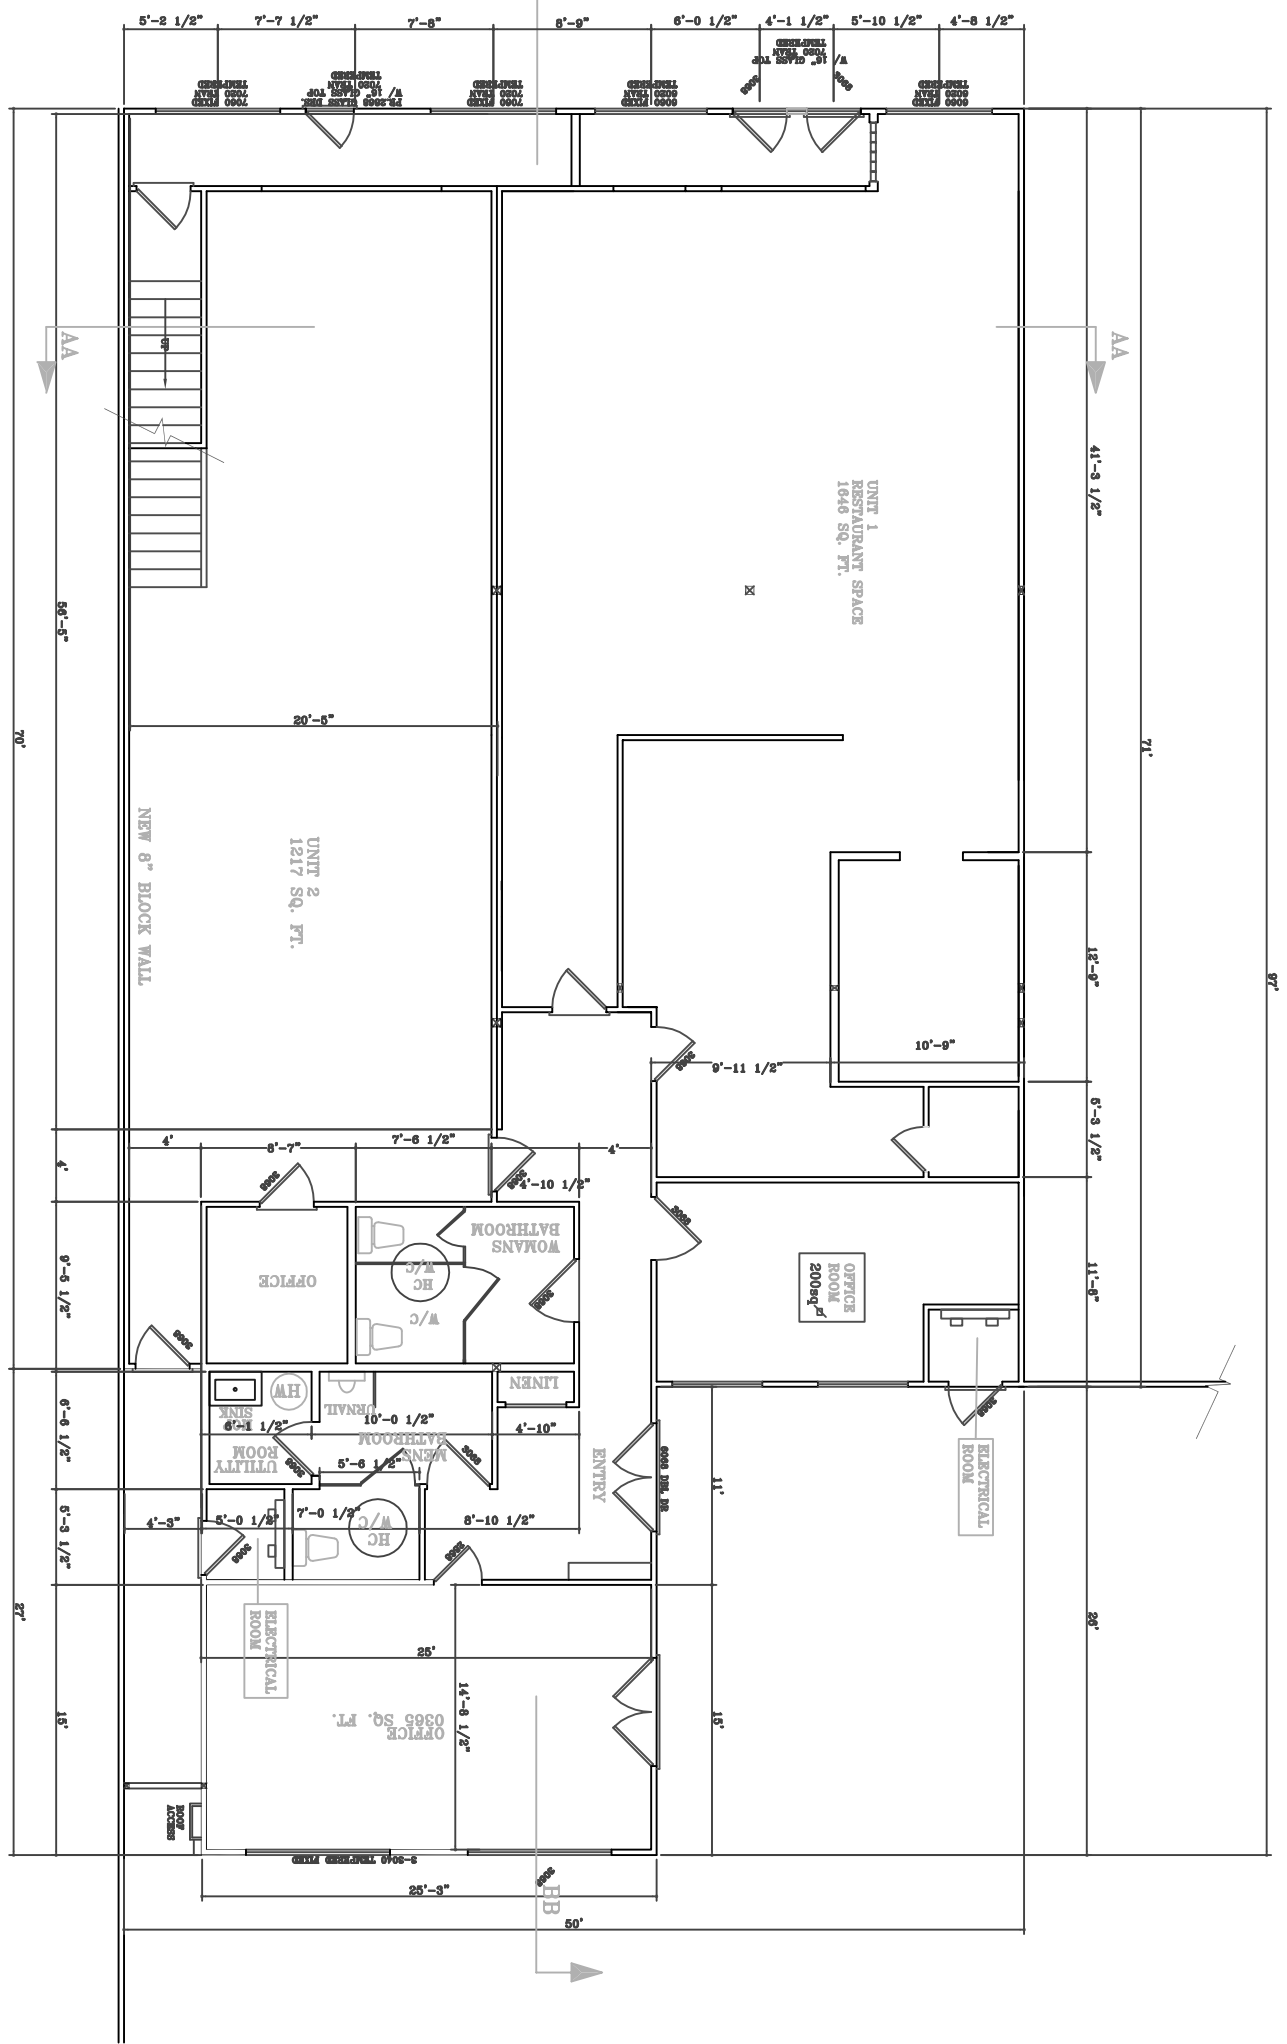

FIRST FLOOR

2855.5 sq. FT.

3/32"=1'

87'

71'

41'-3 1/2"

12'-9"

5'-3 1/2"

11'-8"

28'

UNIT 1
RESTAURANT SPACE
1040 SQ. FT.

UNIT 2
1217 SQ. FT.

NEW 8" BLOCK WALL

OFFICE ROOM
200sq. ft.

OFFICE
0365 Sq. Ft.

WOMANS
BATHROOM